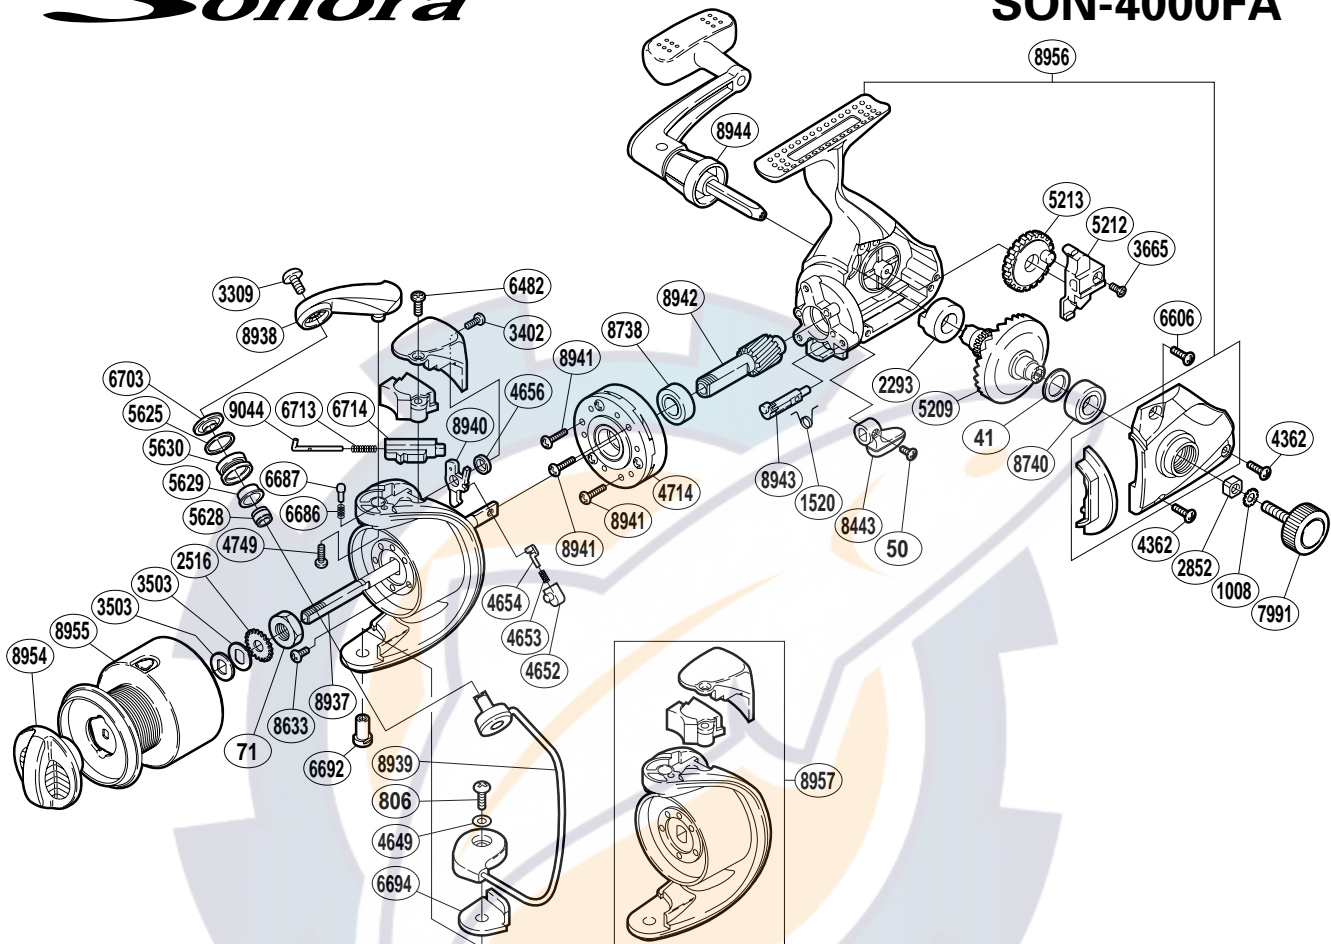

### SON-4000FA

Part No.	Description	Part No.	Description	Part No.	Description
RD 0041	Drive Gear Washer	RD 4714	Roller Clutch Assembly	RD 8443	Anti-Reverse Lever
RD 0050	Anti-Reverse Lever Screw	RD 4749	Bail Arm Screw	RD 8633	Nut Lock Screw
RD 0071	Rotor Nut	RD 5209	Drive Gear	RD 8738	Ball Bearing
RD 0806	Bail Hold Support Screw	RD 5212	Oscillating Slider	RD 8740	Ball Bearing
RD 1008	Handle Lock Washer	RD 5213	Oscillating Gear	RD 8937	Main Shaft
RD 1520	Anti-Reverse Cam Spring	RD 5625	Line Roller Spacer	RD 8938	Bail Arm
RD 2293	Drive Gear Bushing	RD 5628	Ball Bearing	RD 8939	Bail Assembly
RD 2516	Spool Support	RD 5629	Line Roller Bushing	RD 8940	Bail Trip Lever
RD 2852	Handle Screw Lock	RD 5630	Line Roller	RD 8941	Roller Clutch Screw
RD 3309	Line Roller Screw	RD 6482	Bail Spring Cover Screw (A)	RD 8942	Pinion Gear
RD 3402	Bail Spring Cover Screw (B)	RD 6606	Side Cover Screw (B)	RD 8943	Anti-Reverse Cam
RD 3503	Spool Washer	RD 6686	Click Spring	RD 8944	Handle Assembly
RD 3665	Slider Retainer Screw	RD 6687	Bail Arm Click	RD 8954	Drag Knob
RD 4362	Side Cover Screw (A)	RD 6692	Bail Hold Support Shaft	RD 8955	Spool Assembly
RD 4649	Spacer	RD 6694	Bail Hold Support Spacer	RD 8956	Body Assembly
RD 4652	Lever Spring Guide (B)	RD 6703	Line Roller Washer	RD 8957	Rotor Assembly
RD 4653	Lever Spring	RD 6713	Bail Spring	RD 9044	Bail Spring Guide (A)
RD 4654	Lever Spring Guide (A)	RD 6714	Bail Spring Guide (B)		
RD 4656	Trip Lever Spacer	RD 7991	Handle Screw Cap		